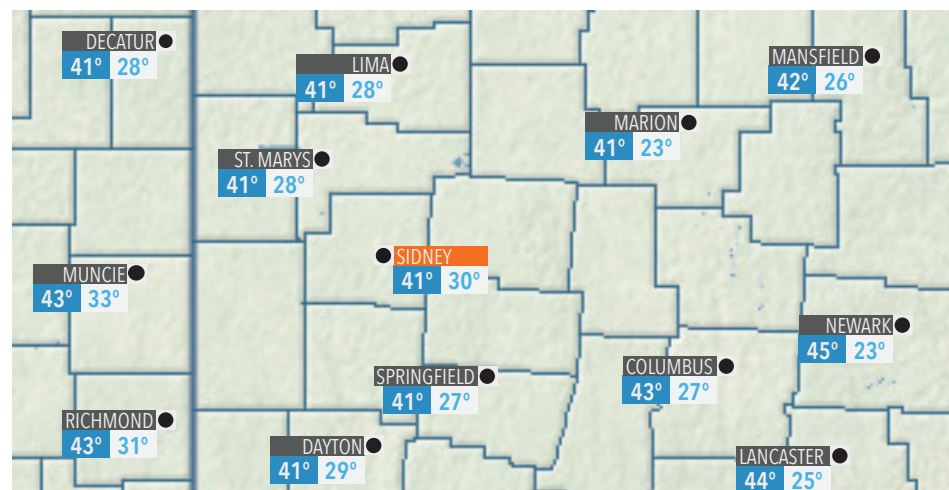

SUN AND MOON

	Sunrise	Sunset
Thursday	8:00 a.m.	5:26 p.m.
Friday	7:59 a.m.	5:27 p.m.
Saturday	7:59 a.m.	5:28 p.m.
Sunday	7:59 a.m.	5:29 p.m.
Monday	7:59 a.m.	5:30 p.m.
Tuesday	7:59 a.m.	5:31 p.m.
Wednesday	7:58 a.m.	5:32 p.m.

Forecasts and graphics provided by **AccuWeather, Inc.** ©2016

Shown are today's noon positions of weather systems and precipitation. Temperature bands are highs for the day.

NATIONAL FORECAST

REGIONAL FORECAST