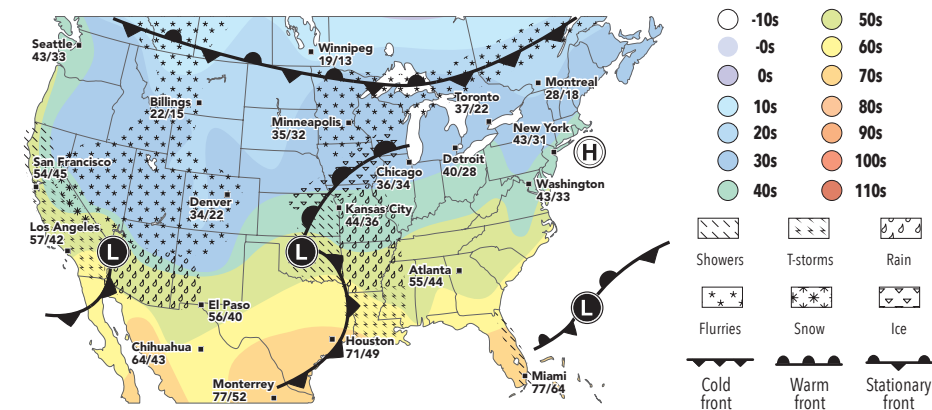

Source: The Sidney Wastewater Treatment Plant, official weather reporting station for Shelby County. For current daytime conditions, low/high temperatures, go to AccuWeather.com.

UV INDEX Shows the highest value of the day.
 Thursday 2, Low

SUN AND MOON

	Sunrise	Sunset
Thursday	8:00 a.m.	5:26 p.m.
Friday	7:59 a.m.	5:27 p.m.
Saturday	7:59 a.m.	5:28 p.m.
Sunday	7:59 a.m.	5:29 p.m.
Monday	7:59 a.m.	5:30 p.m.
Tuesday	7:59 a.m.	5:31 p.m.
Wednesday	7:58 a.m.	5:32 p.m.

Forecasts and graphics provided by **AccuWeather, Inc.** ©2016

Shown are today's noon positions of weather systems and precipitation. Temperature bands are highs for the day.

NATIONAL FORECAST

REGIONAL FORECAST