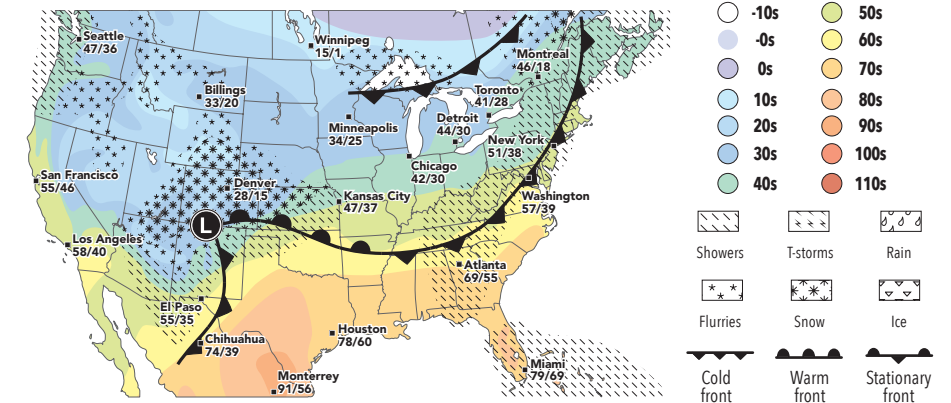

Monday 45° 31° Periods of sunshine	Tuesday 53° 42° Rain and a thunderstorm in the afternoon	Wednesday 45° 25° Mostly cloudy, snow showers; windy, cooler	Thursday 33° 23° Times of clouds and sun	Friday 37° 20° Mostly sunny

UV INDEX TODAY

The higher the AccuWeather.com UV Index™ number, the greater the need for eye and skin protection. Shown is the highest value of the day.

0 1 2 3 4 5 6 7 8 9 10 11

0-2: Low; 3-5: Moderate; 6-7: High; 8-10: Very high; 11+: Extreme

SUN AND MOON

Last New First Full

Jan 31 Feb 8 Feb 15 Feb 22

WEATHER HISTORY

Brownsville, Texas, and Juneau, Alaska, both had temperatures of 32 degrees on Feb. 1, 1985. On that same day, 2 inches of snow accumulated in Dallas, Texas.

	Sunrise	Sunset
Monday	7:46 a.m.	5:54 p.m.
Tuesday	7:46 a.m.	5:56 p.m.
Wednesday	7:45 a.m.	5:57 p.m.
Thursday	7:44 a.m.	5:58 p.m.
Friday	7:43 a.m.	5:59 p.m.
Saturday	7:41 a.m.	6:01 p.m.
Sunday	7:40 a.m.	6:02 p.m.

Forecasts and graphics provided by **AccuWeather, Inc.** ©2016

NATIONAL FORECAST