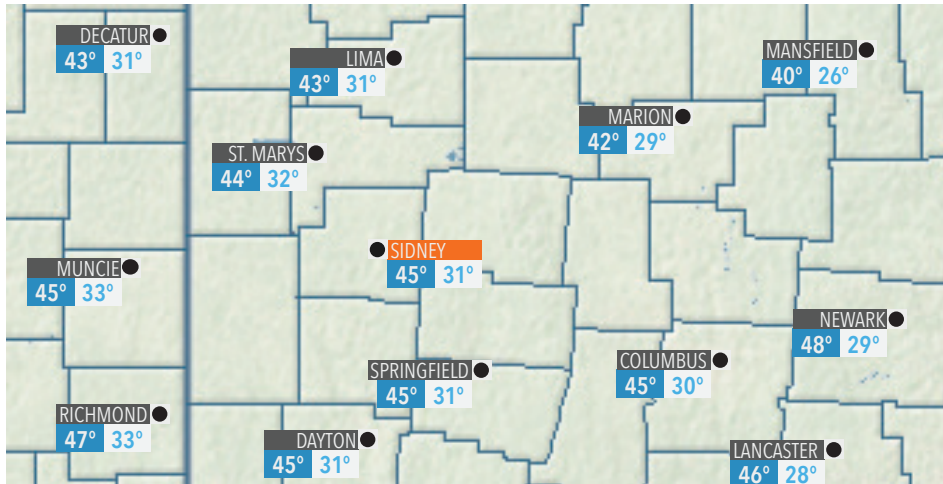

REGIONAL FORECAST

City	Monday			Tuesday		
	Hi	Lo	W	Hi	Lo	W
Akron	42	28	☁	49	45	☁
Alliance	44	28	☁	49	46	☁
Ashtabula	39	23	☁	45	42	☁
Athens	51	29	☁	57	51	☁
Bellefontaine	44	29	☁	52	40	☁
Bowling Green	42	29	☁	47	43	☁
Cambridge	49	29	☁	55	51	☁
Chillicothe	49	33	☁	57	48	☁
Cincinnati	50	35	☁	61	45	☁
Cleveland	39	28	☁	48	44	☁
Columbus	45	30	☁	54	49	☁
Coshocton	48	29	☁	54	49	☁
Defiance	44	30	☁	48	43	☁
Findlay	43	29	☁	50	44	☁
Fostoria	43	29	☁	49	44	☁

City	Monday			Tuesday		
	Hi	Lo	W	Hi	Lo	W
Gallipolis	52	34	☁	61	52	☁
Lancaster	46	28	☁	56	50	☁
Lima	43	31	☁	52	41	☁
Mansfield	40	26	☁	48	45	☁
Marietta	51	31	☁	57	52	☁
Marion	42	29	☁	53	43	☁
Mount Vernon	45	29	☁	52	47	☁
New Philadelphia	45	27	☁	52	49	☁
Newark	48	29	☁	54	48	☁
Portsmouth	54	35	☁	62	51	☁
Sandusky	40	29	☁	46	43	☁
Toledo	43	27	☁	45	41	☁
Troy	47	32	☁	55	43	☁
Xenia	48	33	☁	57	43	☁
Youngstown	42	25	☁	46	43	☁

NATIONAL FORECAST

City	Monday			Tuesday		
	Hi	Lo	W	Hi	Lo	W
Atlanta	69	55	☁	73	62	☁
Boston	55	34	☁	43	34	☁
Chicago	42	30	☁	41	33	☁
Dallas	76	49	☁	64	34	☁
Denver	28	15	☁	24	9	☁
Houston	78	60	☁	73	44	☁
Los Angeles	58	40	☁	61	40	☁
Miami	79	69	☁	81	73	☁