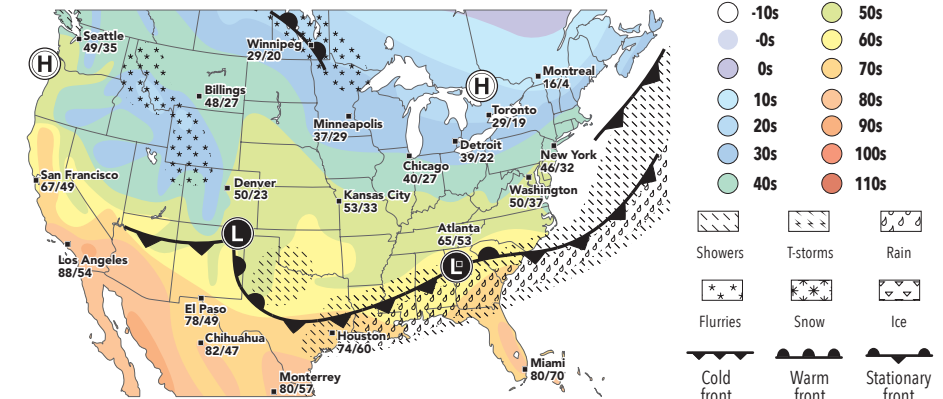

Monday 42° 25° Cooler with partial sunshine	Tuesday 44° 36° Cloudy	Wednesday 44° 31° Breezy with periods of rain	Thursday 35° 25° Cloudy, windy and colder with snow showers	Friday 32° 23° Low clouds and cold

UV INDEX TODAY

The higher the **AccuWeather.com UV Index™** number, the greater the need for eye and skin protection. Shown is the highest value of the day.

Low 0 1 2 Mod. 3 4 5 High 6 7 V. High 8 9 EXTREME 10 11

0-2: Low; 3-5: Moderate; 6-7: High; 8-10: Very high; 11+: Extreme

SUN AND MOON

Full Last New First

Feb 22 Mar 1 Mar 8 Mar 15

	Sunrise	Sunset
Monday	7:22 a.m.	6:20 p.m.
Tuesday	7:20 a.m.	6:21 p.m.
Wednesday	7:19 a.m.	6:22 p.m.
Thursday	7:17 a.m.	6:23 p.m.
Friday	7:16 a.m.	6:24 p.m.
Saturday	7:14 a.m.	6:25 p.m.
Sunday	7:13 a.m.	6:26 p.m.

Forecasts and graphics provided by **AccuWeather, Inc.** ©2016

WEATHER HISTORY

On Feb. 22, 1980, Toledo, Ohio, was shrouded in fog for the seventh consecutive day. Fog is common in many parts of the country when winter snow melts.

NATIONAL FORECAST