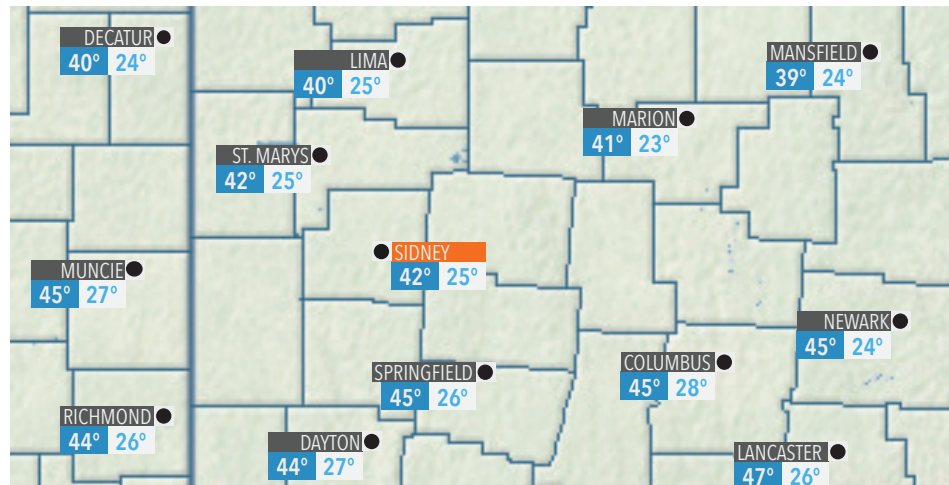

Forecasts and graphics provided by **AccuWeather, Inc.** ©2016

WEATHER HISTORY

On Feb. 22, 1980, Toledo, Ohio, was shrouded in fog for the seventh consecutive day. Fog is common in many parts of the country when winter snow melts.

NATIONAL FORECAST

REGIONAL FORECAST

City	Monday			Tuesday		
	Hi	Lo	W	Hi	Lo	W
Akron	40	24	☁	46	36	☁
Alliance	39	25	☁	46	39	☁
Ashtabula	34	22	☁	41	35	☁
Athens	48	29	☁	52	44	☁
Bellefontaine	42	24	☁	44	35	☁
Bowling Green	38	22	☁	39	31	☁
Cambridge	47	28	☁	52	43	☁
Chillicothe	47	29	☁	51	44	☁
Cincinnati	47	30	☁	50	43	☁
Cleveland	36	23	☁	41	34	☁
Columbus	45	28	☁	47	41	☁
Coshocton	46	26	☁	51	41	☁
Defiance	39	22	☁	42	31	☁
Findlay	39	23	☁	43	31	☁
Fostoria	38	23	☁	40	32	☁

City	Monday			Tuesday		
	Hi	Lo	W	Hi	Lo	W
Gallipolis	48	35	☁	53	46	☁
Lancaster	47	26	☁	49	40	☁
Lima	40	25	☁	43	34	☁
Mansfield	39	24	☁	43	33	☁
Marietta	48	31	☁	52	45	☁
Marion	41	23	☁	44	36	☁
Mount Vernon	44	23	☁	48	39	☁
New Philadelphia	43	24	☁	49	39	☁
Newark	45	24	☁	50	40	☁
Portsmouth	49	32	☁	54	47	☁
Sandusky	34	22	☁	38	32	☁
Toledo	38	22	☁	39	29	☁
Troy	44	26	☁	46	38	☁
Xenia	45	27	☁	47	39	☁
Youngstown	39	24	☁	45	36	☁