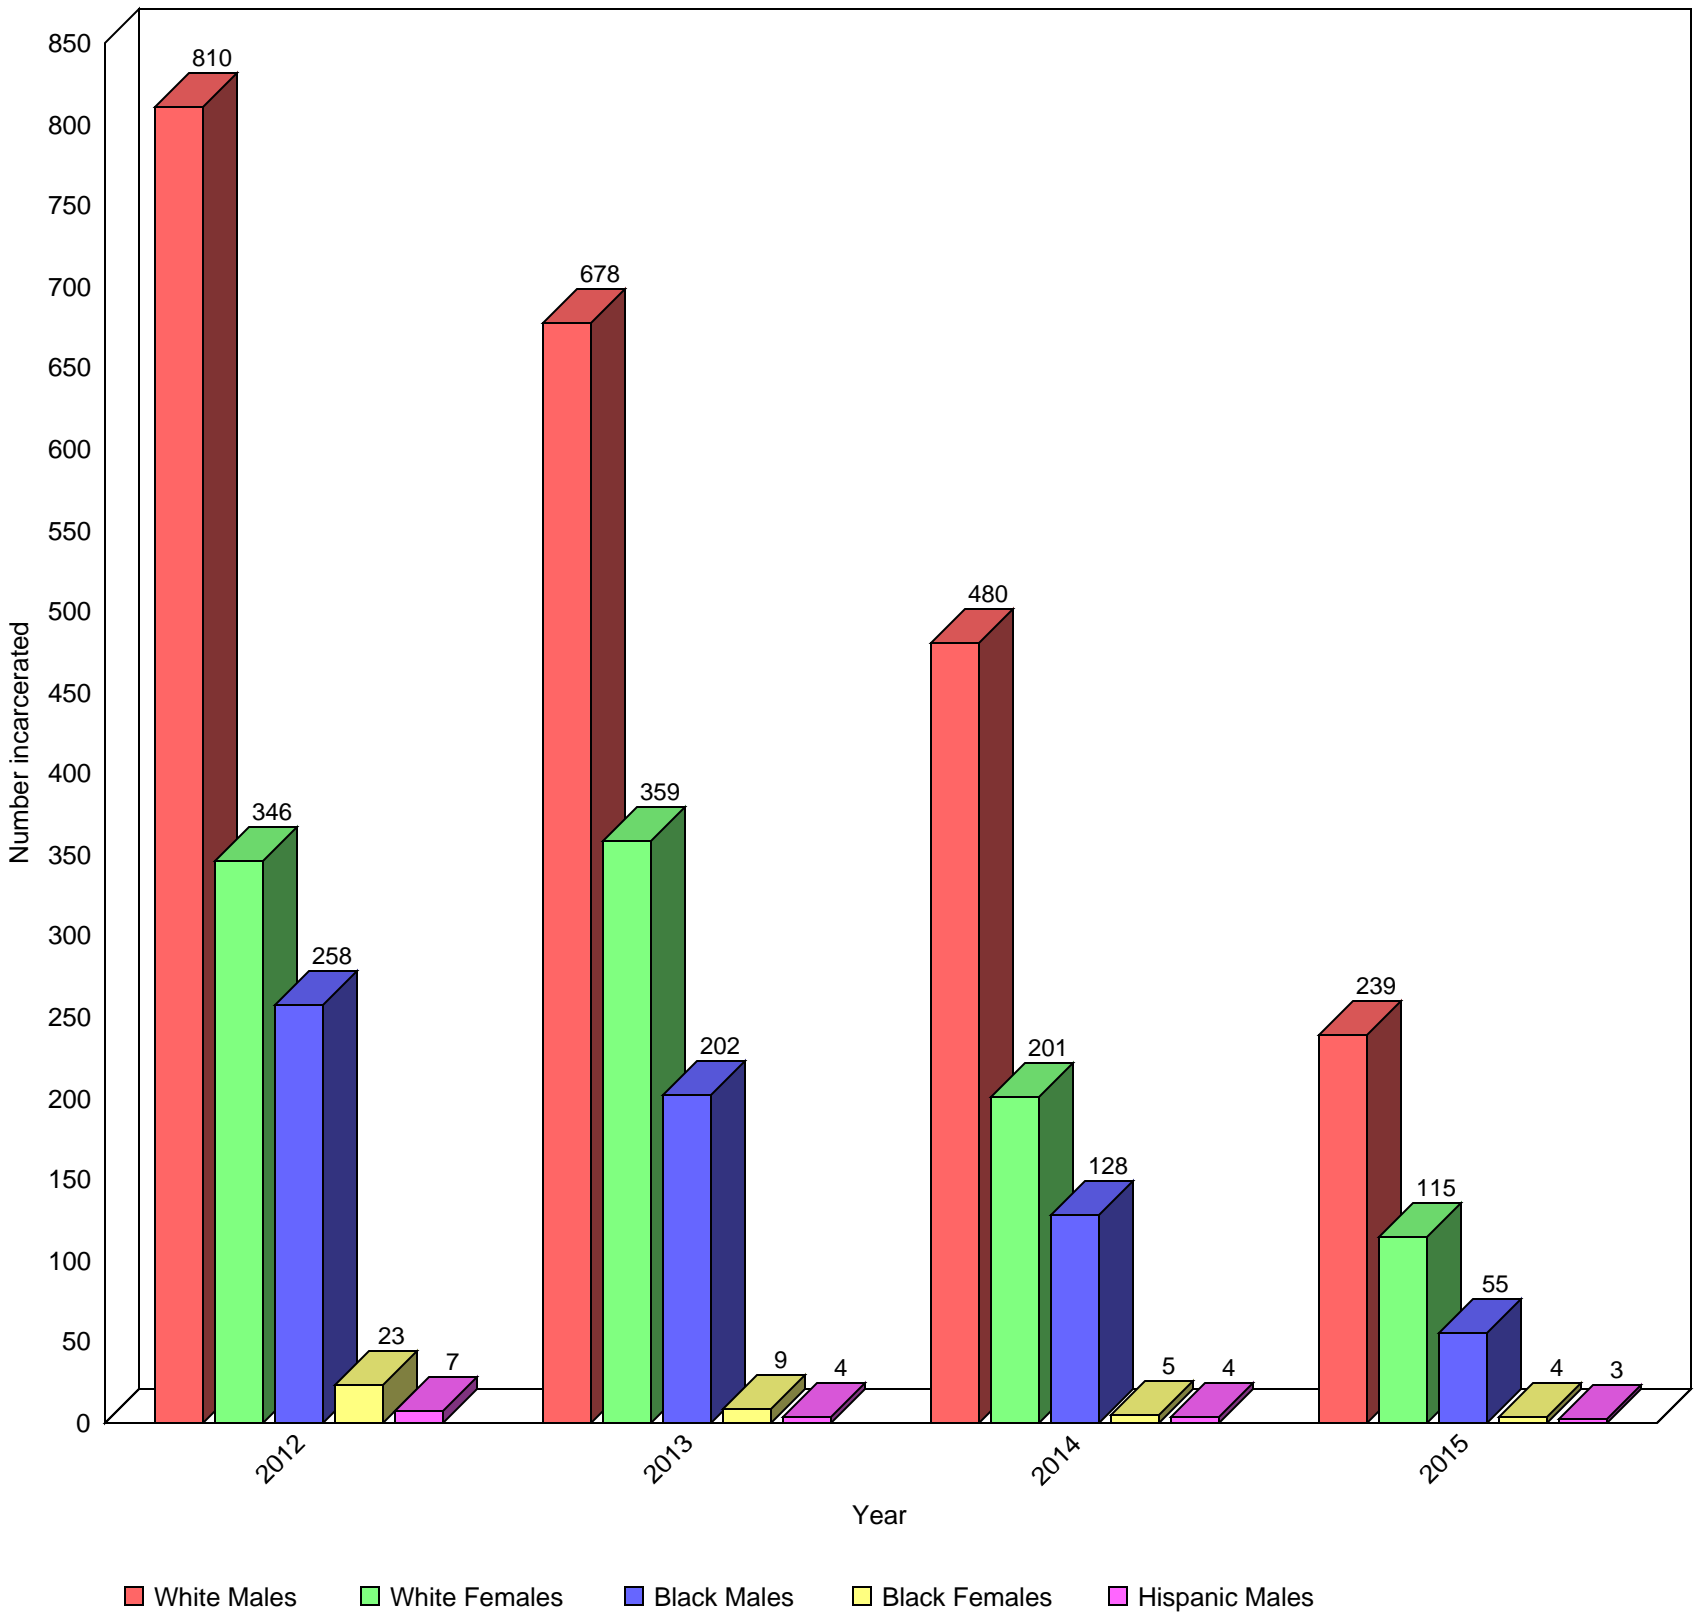

# Inmates held on drug offenses in the Shelby County Jail

\*data provided by Shelby County Sheriff's Department\*

The data for hispanic females, Asian or Pacific Islander, and American Indian or Alaska Native was all >1