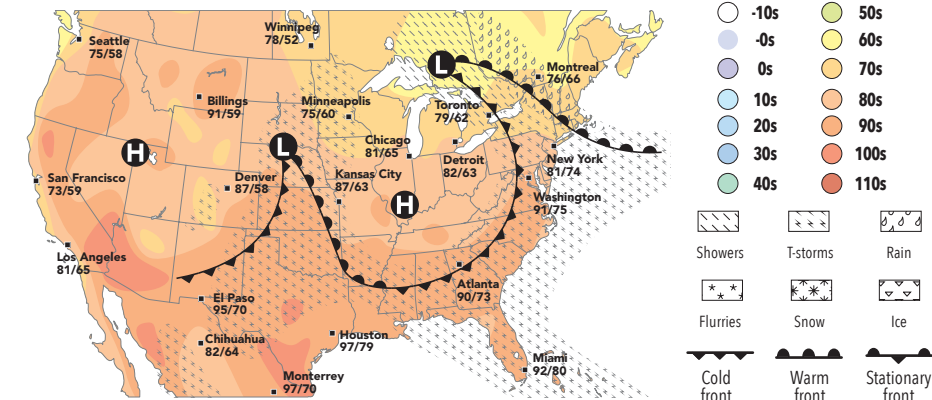

UV INDEX Shows the highest value of the day.

Friday	7, High
--------	---------

SUN AND MOON

	Sunrise	Sunset
Friday	6:51 a.m.	8:30 p.m.
Saturday	6:52 a.m.	8:28 p.m.
Sunday	6:53 a.m.	8:27 p.m.
Monday	6:54 a.m.	8:25 p.m.
Tuesday	6:55 a.m.	8:24 p.m.
Wednesday	6:56 a.m.	8:22 p.m.
Thursday	6:57 a.m.	8:21 p.m.

Forecasts and graphics provided by **AccuWeather, Inc.** ©2017

Shown are today's noon positions of weather systems and precipitation. Temperature bands are highs for the day.

NATIONAL FORECAST

REGIONAL FORECAST