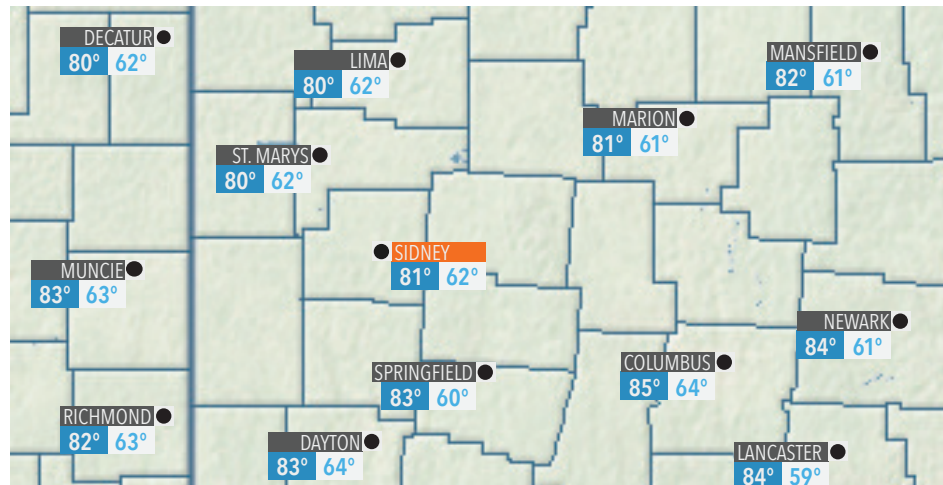

UV INDEX Shows the highest value of the day.

Friday	7, High
--------	---------

SUN AND MOON

	Sunrise	Sunset
Friday	6:51 a.m.	8:30 p.m.
Saturday	6:52 a.m.	8:28 p.m.
Sunday	6:53 a.m.	8:27 p.m.
Monday	6:54 a.m.	8:25 p.m.
Tuesday	6:55 a.m.	8:24 p.m.
Wednesday	6:56 a.m.	8:22 p.m.
Thursday	6:57 a.m.	8:21 p.m.

Forecasts and graphics provided by **AccuWeather, Inc.** ©2017

Shown are today's noon positions of weather systems and precipitation. Temperature bands are highs for the day.

NATIONAL FORECAST

REGIONAL FORECAST

City	Friday			Saturday		
	Hi	Lo	W	Hi	Lo	W
Akron	85	63		80	63	
Alliance	82	63		78	62	
Ashtabula	79	63		75	57	
Athens	85	62		82	61	
Bellefontaine	80	61		77	59	
Bowling Green	80	62		79	60	
Cambridge	84	62		81	62	
Chillicothe	85	63		83	62	
Cincinnati	85	65		83	65	
Cleveland	85	64		80	62	
Columbus	85	64		81	62	
Coshocton	84	62		80	61	
Defiance	79	62		78	58	
Findlay	83	62		80	60	
Fostoria	80	62		79	60	

City	Friday			Saturday		
	Hi	Lo	W	Hi	Lo	W
Gallipolis	87	64		84	64	
Lancaster	84	59		81	59	
Lima	80	62		78	59	
Mansfield	82	61		78	59	
Marietta	85	63		83	62	
Marion	81	61		78	59	
Mount Vernon	83	61		79	60	
New Philadelphia	83	62		80	60	
Newark	84	61		80	60	
Portsmouth	87	64		85	64	
Sandusky	79	65		77	64	
Toledo	81	60		79	58	
Troy	83	64		82	61	
Xenia	83	63		81	61	
Youngstown	82	61		77	58	