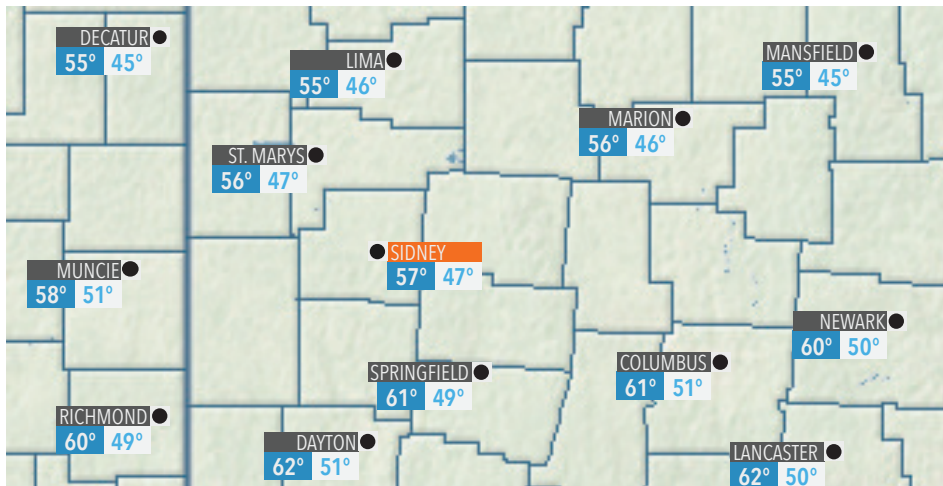

5-Day Forecast for Sidney

Thursday	Friday	Saturday	Sunday	Monday
57° 47°	55° 49°	52° 27°	40° 24°	49° 30°
Mostly cloudy, a shower in the afternoon	Cloudy with a couple of showers	Mostly cloudy, a shower and t-storm around	Colder with some clouds, then sunshine	Plenty of sun

REGIONAL FORECAST

ALMANAC

Sidney data is 7 a.m. Tuesday to 7 a.m. Wednesday

Temperature	
Tuesday high/low	49°/23°
Normal high/low	53°/30°
Record high	75° in 2007
Record low	7° in 2001

Precipitation	
Tuesday	0.00"
Month to date (normal)	3.00" (2.31")
Year to date (normal)	10.27" (7.03")

Source: The Sidney Wastewater Treatment Plant, official weather reporting station for Shelby County. For current daytime conditions, low/high temperatures, go to AccuWeather.com.

SUN AND MOON

	Sunrise	Sunset
Thursday	7:28 a.m.	7:57 p.m.
Friday	7:26 a.m.	7:58 p.m.
Saturday	7:24 a.m.	7:59 p.m.
Sunday	7:23 a.m.	8:00 p.m.
Monday	7:21 a.m.	8:01 p.m.
Tuesday	7:20 a.m.	8:02 p.m.
Wednesday	7:18 a.m.	8:03 p.m.

-10s	50s
-0s	60s
0s	70s
10s	80s
20s	90s
30s	100s
40s	110s

NATIONAL FORECAST

City	Thursday			Friday		
	Hi	Lo	W	Hi	Lo	W
Atlanta	70	47		74	55	
Boston	52	43		59	47	
Chicago	61	38		46	34	
Dallas	75	58		73	55	
Denver	67	40		49	27	
Houston	74	62		78	63	
Los Angeles	68	51		73	51	
Miami	80	69		80	67	
Atlanta	69	51		65	51	
Lancaster	62	50		61	49	
Lima	55	46		51	47	
Mansfield	55	45		53	49	
Marietta	66	51		62	51	
Marion	56	46		54	51	
Mount Vernon	57	47		55	50	
New Philadelphia	59	48		56	50	
Newark	60	50		58	51	
Portsmouth	70	52		65	53	
Sandusky	49	39		43	39	
Toledo	55	38		46	38	
Troy	60	49		57	52	
Xenia	62	50		58	52	
Youngstown	55	44		55	49	
Minneapolis	51	29		48	29	
New York City	54	48		65	53	
Philadelphia	60	48		70	54	
Phoenix	85	57		84	58	
St. Louis	65	55		64	49	
San Francisco	60	50		62	47	
Seattle	62	45		63	44	
Washington, DC	63	51		72	56	