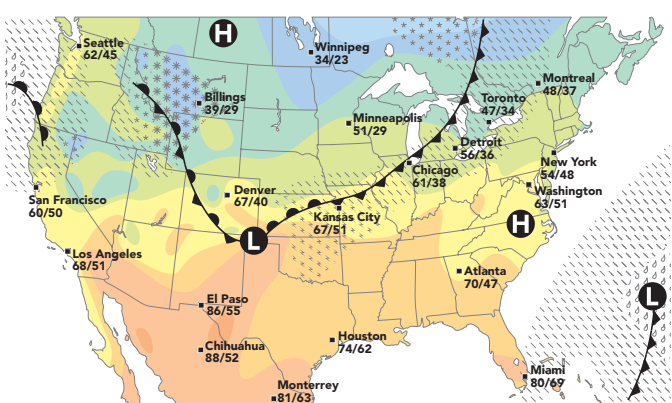

Source: The Sidney Wastewater Treatment Plant, official weather reporting station for Shelby County. For current daytime conditions, low/high temperatures, go to AccuWeather.com.

SUN AND MOON

	Sunrise	Sunset
Thursday	7:28 a.m.	7:57 p.m.
Friday	7:26 a.m.	7:58 p.m.
Saturday	7:24 a.m.	7:59 p.m.
Sunday	7:23 a.m.	8:00 p.m.
Monday	7:21 a.m.	8:01 p.m.
Tuesday	7:20 a.m.	8:02 p.m.
Wednesday	7:18 a.m.	8:03 p.m.

UV INDEX	
Thursday	2, Low

Forecasts and graphics provided by **AccuWeather, Inc.** ©2019

NATIONAL FORECAST

Shown are today's noon positions of weather systems and precipitation. Temperature bands are highs for the day.

-10s	50s
-0s	60s
0s	70s
10s	80s
20s	90s
30s	100s
40s	110s

NATIONAL FORECAST

City	Thursday			Friday		
	Hi	Lo	W	Hi	Lo	W
Atlanta	70	47		74	55	
Boston	52	43		59	47	
Chicago	61	38		46	34	
Dallas	75	58		73	55	
Denver	67	40		49	27	
Houston	74	62		78	63	
Los Angeles	68	51		73	51	
Miami	80	69		80	67	
Atlanta	69	51		65	51	
Lancaster	62	50		61	49	
Lima	55	46		51	47	
Mansfield	55	45		53	49	
Marietta	66	51		62	51	
Marion	56	46		54	51	
Mount Vernon	57	47		55	50	
New Philadelphia	59	48		56	50	
Newark	60	50		58	51	
Portsmouth	70	52		65	53	
Sandusky	49	39		43	39	
Toledo	55	38		46	38	
Troy	60	49		57	52	
Xenia	62	50		58	52	
Youngstown	55	44		55	49	
Minneapolis	51	29		48	29	
New York City	54	48		65	53	
Philadelphia	60	48		70	54	
Phoenix	85	57		84	58	
St. Louis	65	55		64	49	
San Francisco	60	50		62	47	
Seattle	62	45		63	44	
Washington, DC	63	51		72	56	