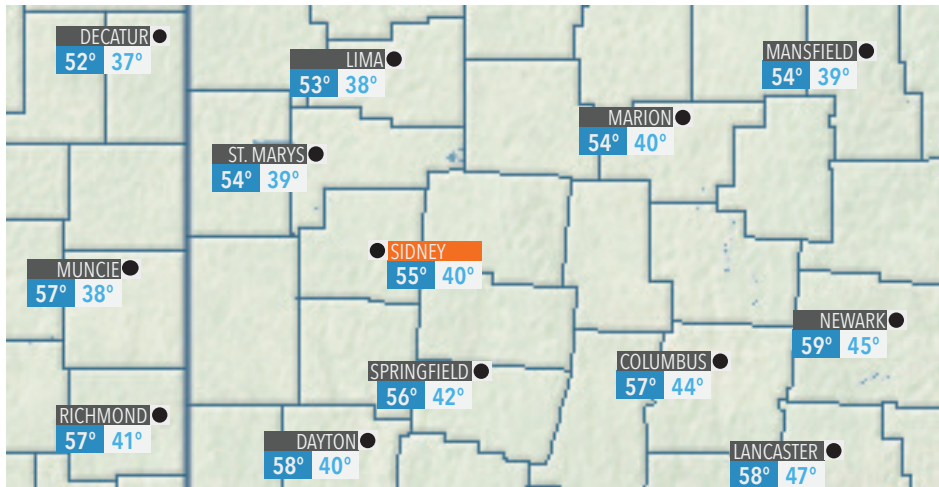

UV INDEX	
Shows the highest value of the day.	
Saturday	7, High

SUN AND MOON

New	First	Full	Last
May 4	May 11	May 18	May 26

	Sunrise	Sunset
Saturday	6:42 a.m.	8:27 p.m.
Sunday	6:41 a.m.	8:28 p.m.
Monday	6:39 a.m.	8:29 p.m.
Tuesday	6:38 a.m.	8:31 p.m.
Wednesday	6:37 a.m.	8:32 p.m.
Thursday	6:35 a.m.	8:33 p.m.
Friday	6:34 a.m.	8:34 p.m.

Forecasts and graphics provided by **AccuWeather, Inc.** ©2019

Shown are today's noon positions of weather systems and precipitation. Temperature bands are highs for the day.

NATIONAL FORECAST

REGIONAL FORECAST

City	Saturday			Sunday		
	Hi	Lo	W	Hi	Lo	W
Gallipolis	66	51		65	40	
Lancaster	58	47		58	38	
Lima	53	38		54	38	
Mansfield	54	39		52	36	
Marietta	62	48		61	37	
Marion	54	40		53	37	
Mount Vernon	57	42		55	36	
New Philadelphia	57	44		55	35	
Newark	59	45		57	36	
Portsmouth	66	52		63	42	
Sandusky	51	38		47	39	
Toledo	54	36		55	37	
Troy	56	42		57	41	
Xenia	58	43		57	40	
Youngstown	53	37		51	34	

NATIONAL FORECAST

City	Saturday			Sunday		
	Hi	Lo	W	Hi	Lo	W
Atlanta	77	58		80	61	
Boston	58	43		58	39	
Chicago	46	32		50	39	
Dallas	85	62		81	63	
Denver	68	50		69	29	
Houston	85	63		82	65	
Los Angeles	70	55		69	56	
Miami	86	73		85	74	