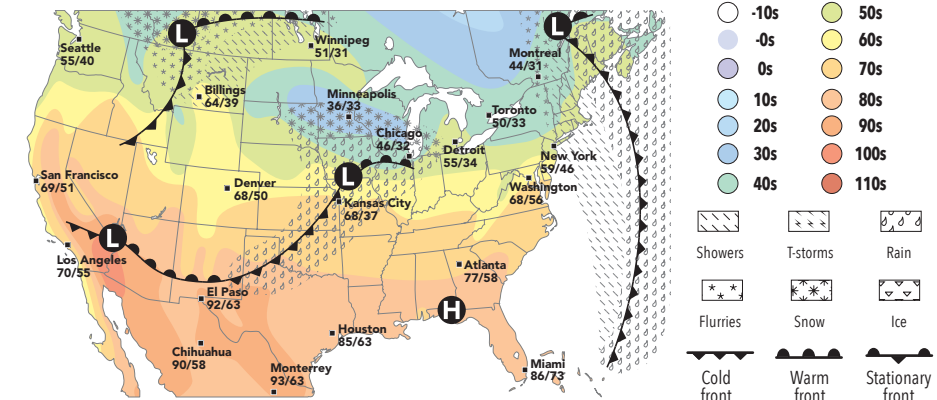

UV INDEX	
Shows the highest value of the day.	
Saturday	7, High

SUN AND MOON

New	First	Full	Last
May 4	May 11	May 18	May 26

	Sunrise	Sunset
Saturday	6:42 a.m.	8:27 p.m.
Sunday	6:41 a.m.	8:28 p.m.
Monday	6:39 a.m.	8:29 p.m.
Tuesday	6:38 a.m.	8:31 p.m.
Wednesday	6:37 a.m.	8:32 p.m.
Thursday	6:35 a.m.	8:33 p.m.
Friday	6:34 a.m.	8:34 p.m.

Forecasts and graphics provided by **AccuWeather, Inc.** ©2019

Shown are today's noon positions of weather systems and precipitation. Temperature bands are highs for the day.

NATIONAL FORECAST

REGIONAL FORECAST