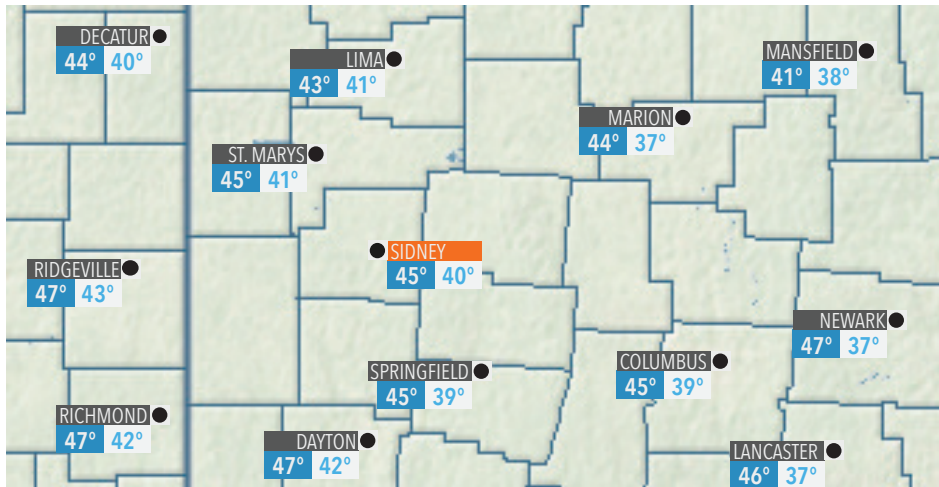

REGIONAL FORECAST

City	Tuesday			Wednesday		
	Hi	Lo	W	Hi	Lo	W
Akron	43	39	☁	51	49	☁
Alliance	45	38	☁	51	49	☁
Ashtabula	44	37	*❄	51	48	☁
Athens	51	38	☁	56	50	☁
Bellefontaine	44	39	☁	55	47	☁
Bowling Green	44	39	☁	54	49	☁
Cambridge	49	38	☁	54	50	☁
Chillicothe	49	40	☁	55	49	☁
Cincinnati	51	44	☁	58	46	☁
Cleveland	43	39	☁	52	49	☁
Columbus	45	39	☁	54	49	☁
Coshocton	49	38	☁	54	50	☁
Defiance	43	40	☁	55	48	☁
Findlay	43	40	☁	54	50	☁
Fostoria	44	39	☁	53	49	☁

City	Tuesday			Wednesday		
	Hi	Lo	W	Hi	Lo	W
Gallipolis	53	41	☁	58	51	☁
Lancaster	46	37	☁	55	49	☁
Lima	43	41	☁	56	48	☁
Mansfield	41	38	☁	51	48	☁
Marietta	53	40	☁	57	53	☁
Marion	44	37	☁	52	48	☁
Mount Vernon	46	38	☁	53	48	☁
New Philadelphia	48	37	☁	54	49	☁
Newark	47	37	☁	56	51	☁
Portsmouth	53	42	☁	61	51	☁
Sandusky	44	38	☁	53	48	☁
Toledo	42	39	☁	53	48	☁
Troy	48	42	☁	56	46	☁
Xenia	48	41	☁	56	48	☁
Youngstown	43	37	☁	50	47	☁

NATIONAL FORECAST

City	Tuesday			Wednesday		
	Hi	Lo	W	Hi	Lo	W
Atlanta	62	47	☁	68	59	☁
Boston	43	27	☁	48	43	☁
Chicago	43	42	☁	51	43	☁
Dallas	68	48	☁	66	43	☁
Denver	41	22	*❄	51	24	☁
Houston	81	69	☁	78	52	☁
Los Angeles	68	50	☁	65	49	☁
Miami	81	72	☁	81	71	☁

City	Tuesday			Wednesday		
	Hi	Lo	W	Hi	Lo	W
Minneapolis	39	34	☁	39	32	☁
New York City	48	38	☁	54	52	☁
Philadelphia	49	38	☁	56	49	☁
Phoenix	70	47	☁	72	48	☁
St. Louis	55	49	☁	61	45	☁
San Francisco	61	50	☁	60	45	☁
Seattle	52	43	☁	49	42	☁
Washington, DC	51	40	☁	56	53	☁