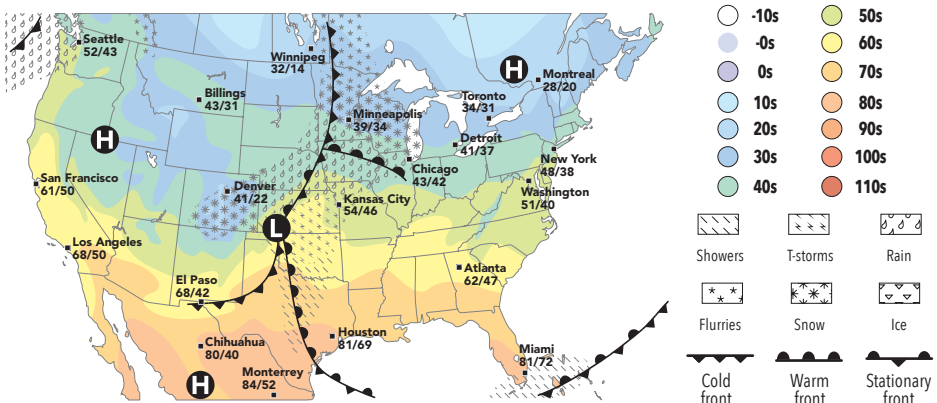

NATIONAL FORECAST